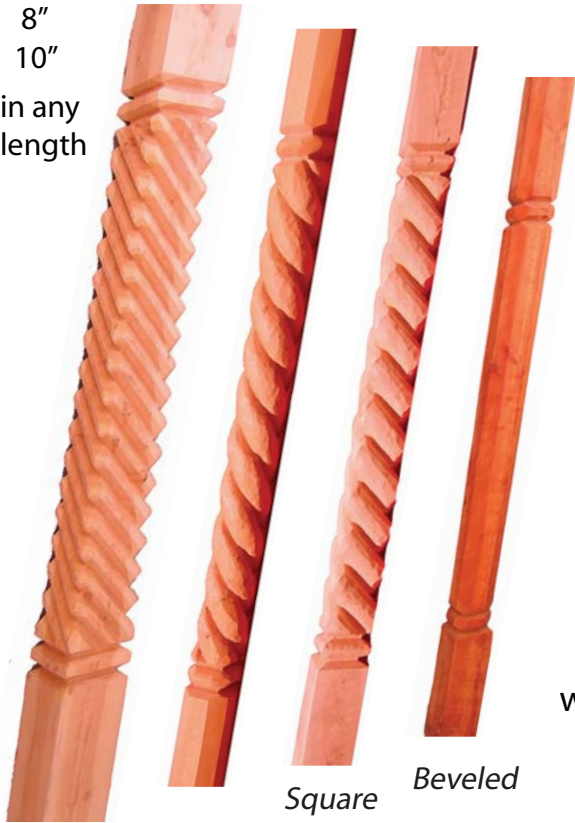

Southwest Post Designs

(719) 547-1084

**2006 South Prairie Ave.
Pueblo, CO 81005**

[www.southwestpostdesigns.com!](http://www.southwestpostdesigns.com)

For the beauty of it!

Available diameters:

6"
8"
10"

in any length

Posts

Pitched

Spiral

Square Spiral

Beveled

We offer custom posts, corbels, beams, vigas, mantels, mailbox posts and sunburst.

Handcrafted

www.southwestpostdesigns.com